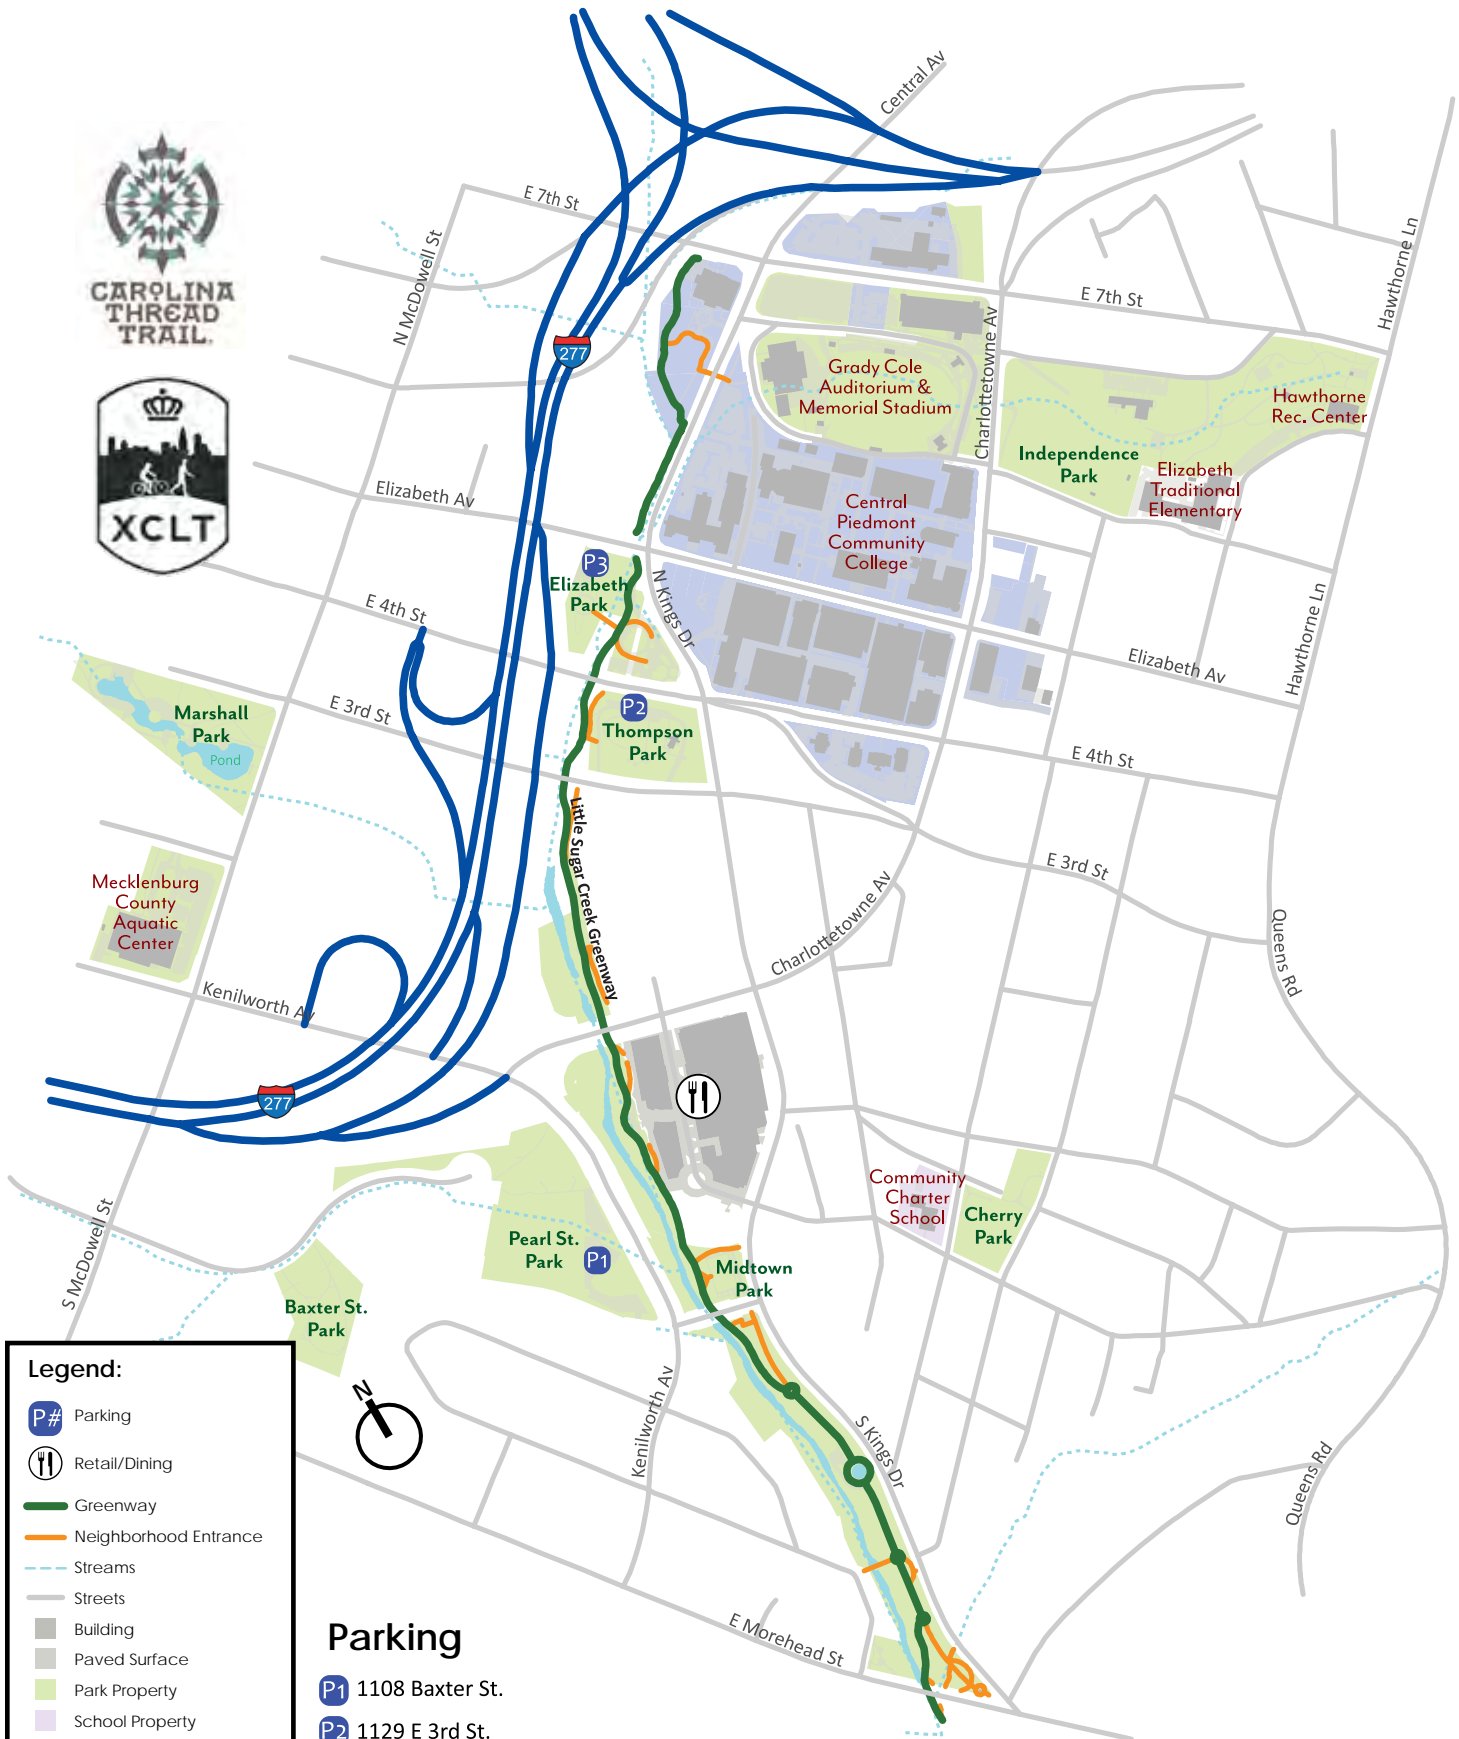

12

Little Sugar Creek Greenway

7th St to Morehead St

Paved Greenway = 1.32 Miles

Entrances = 0.78 Miles

Legend:

- Parking
- Retail/Dining
- Greenway
- Neighborhood Entrance
- Streams
- Streets
- Building
- Paved Surface
- Park Property
- School Property
- College/University

Parking

- 1108 Baxter St.
- 1129 E 3rd St.
- 1100 E Trade St.