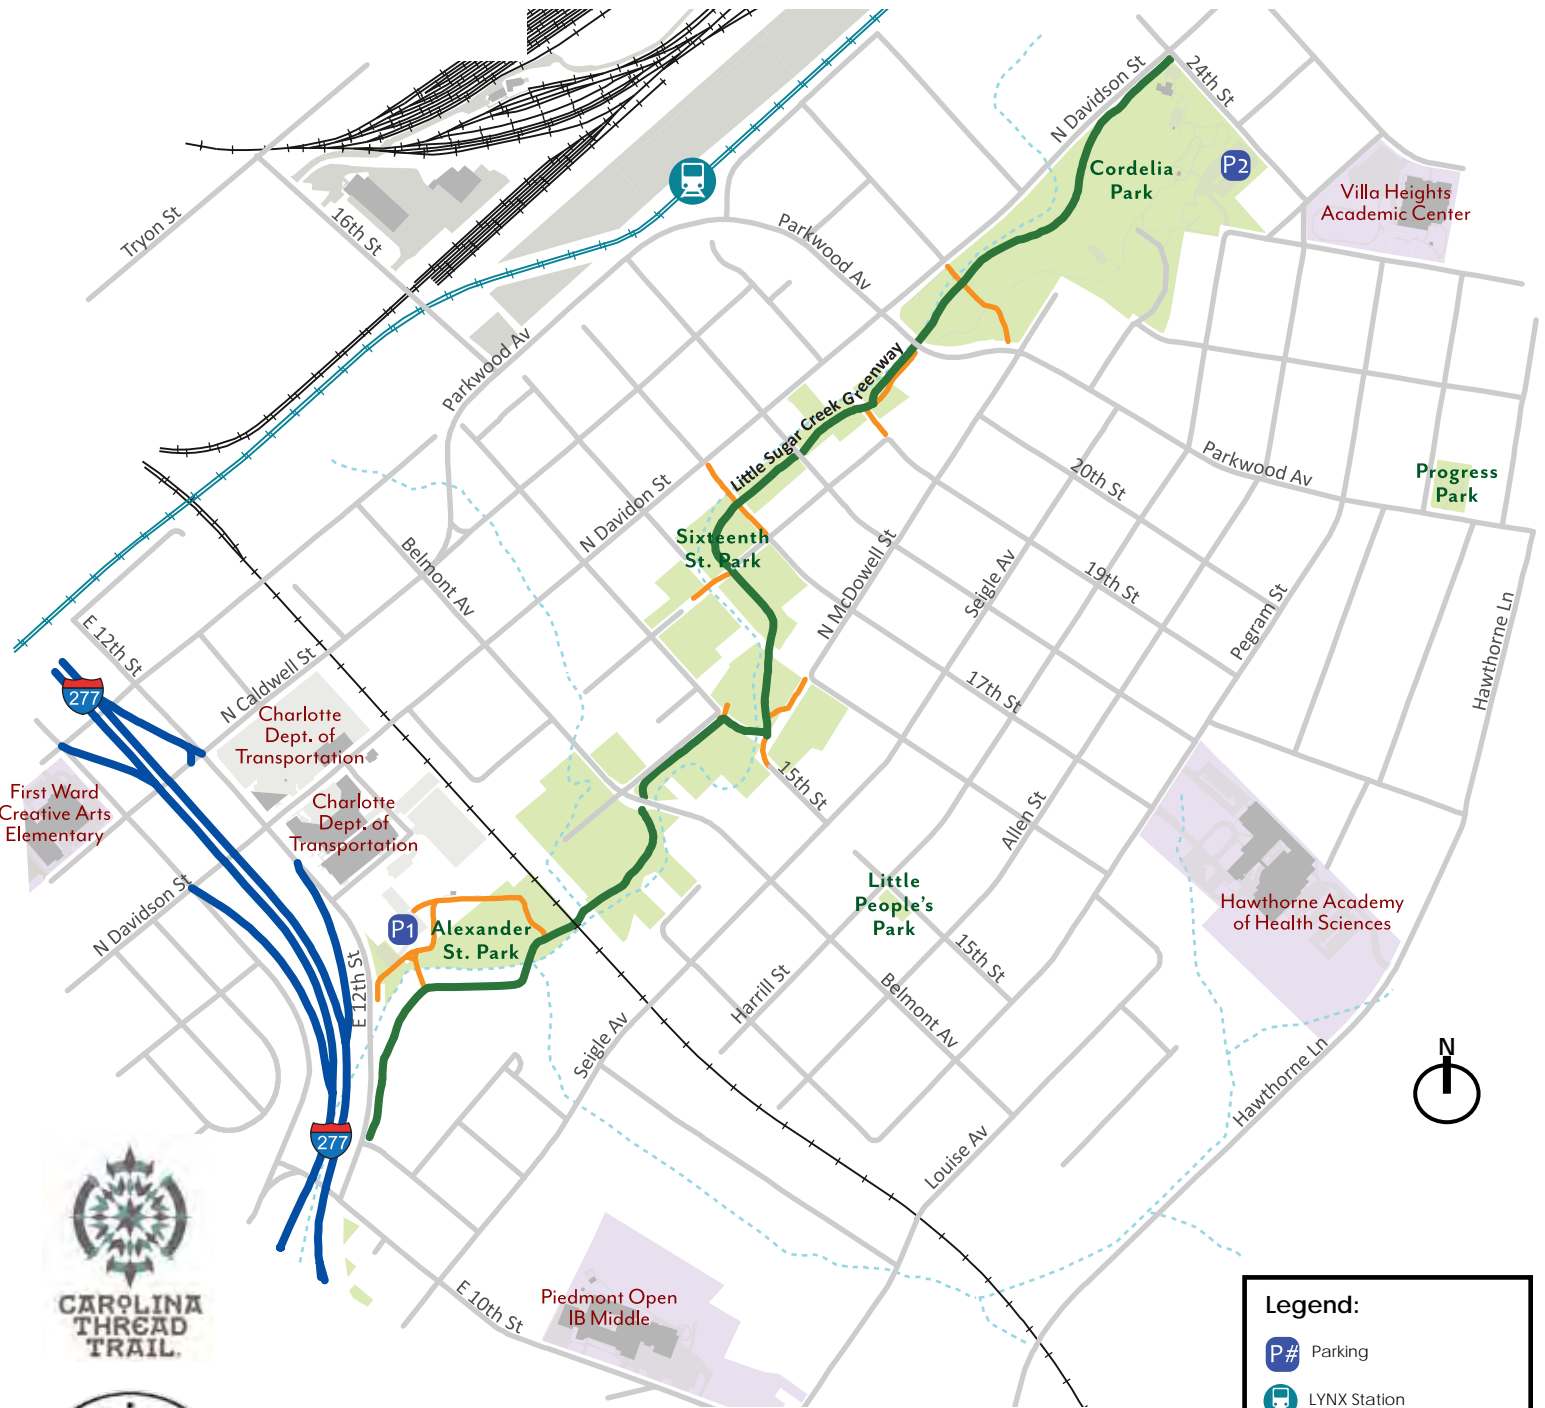

# Little Sugar Creek Greenway

11

24th St to 12th St

Paved Greenway = 1.27 Miles

Entrances = 0.65 Miles

First Ward Creative Arts Elementary

Charlotte Dept. of Transportation

Alexander St. Park

Sixteenth St. Park

Little People's Park

Cordelia Park

Villa Heights Academic Center

Progress Park

Hawthorne Academy of Health Sciences

Piedmont Open IB Middle

**Legend:**

- P# Parking
- LYNX Station
- Greenway
- Neighborhood Entrance
- LYNX Blue Line
- Railroad
- Streams
- Streets
- Building
- Paved Surface
- Park Property
- School Property

## Parking

P1 745 E 12th St.

P2 716 E 24th St.